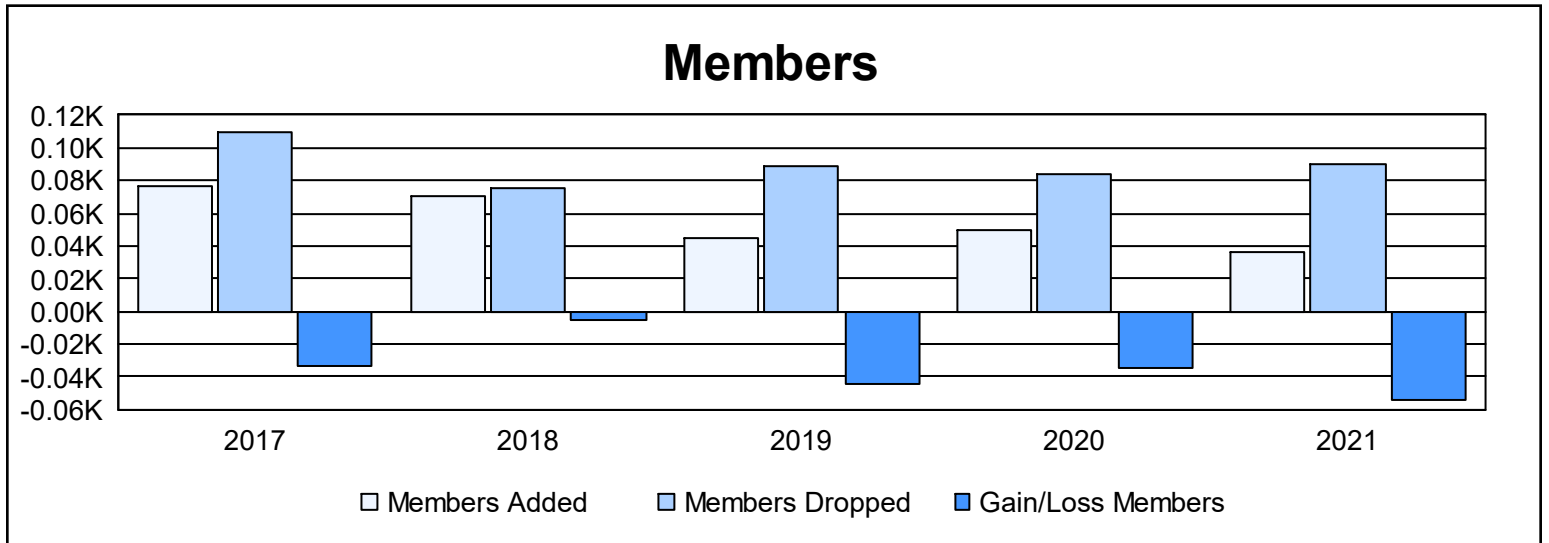

Year	New Clubs	Dropped Clubs	Gain/ Loss Clubs	New Members	Charter Members	Reinstate Members	Transfer Members	Total Member Added	Total Members Dropped	Gain/ Loss Members
2016-2017	0	1	-1	66	3	3	4	76	109	-33
2017-2018	0	0	0	63	0	6	1	70	75	-5
2018-2019	0	0	0	35	3	4	3	45	89	-44
2019-2020	0	0	0	41	0	7	2	50	84	-34
2020-2021	0	2	-2	32	1	1	2	36	90	-54
<b>Average</b>	<b>0</b>	<b>1</b>	<b>-1</b>	<b>47</b>	<b>1</b>	<b>4</b>	<b>2</b>	<b>55</b>	<b>89</b>	<b>-34</b>

### Membership Composition June 2021 Cumulative